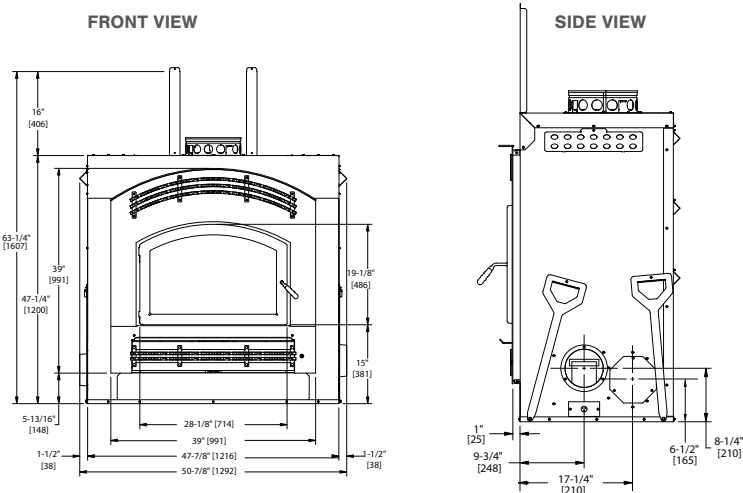

Product Dimensions