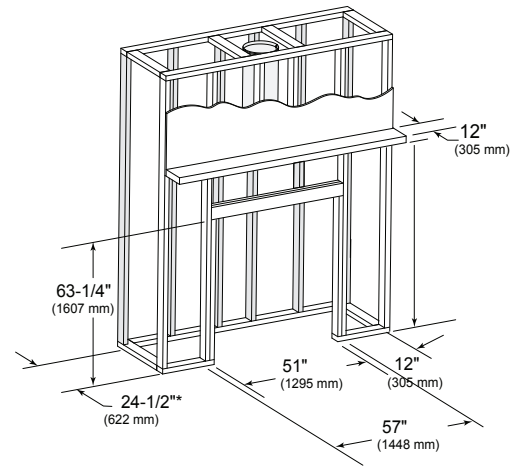

Framing Dimensions

Available from

Our Sustainability Story

Our history of leadership in the hearth industry compels us to now lead the way in developing manufacturing practices that ensure our planet remains as durable, beautiful and long-lasting as our products. Find out how we are leading the industry in sustainable practices by scanning the code.

The information provided in this literature is for planning purposes only and subject to change. Please consult the installation instructions for actual installation. Actual product appearance may differ from product images. Fireplace glass and other surfaces get extremely HOT and can cause severe burns if touched. Keep a safe distance away. To learn more visit www.heatilator.com/fireplace-safety.

heatilator
The first name in fireplaces

800-927-6841 | heatilator.com

Limited Lifetime Warranty

The strongest in the industry, Heatilator provides a limited lifetime warranty on wood-burning products of the most important aspects: firebox and heat exchanger.

HTL-1113U-0724

US LISTED