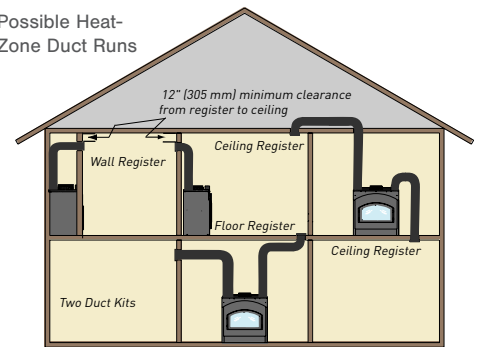

Possible Heat-Zone Duct Runs