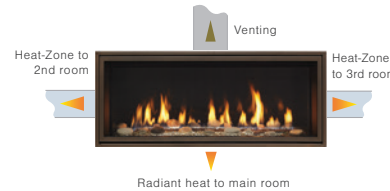

Heat-Out® Technology

Draw heat from your fireplace and direct it outside. Redirect up to 40% of the heat while reducing wall temperatures above the fireplace.