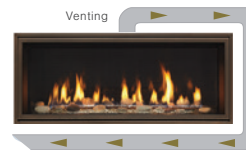

Install virtually anywhere

Power Venting Technology

A fan-powered accessory with slim venting can zigzag throughout your home — up, down, over or under — making it possible to install a gas fireplace virtually anywhere.