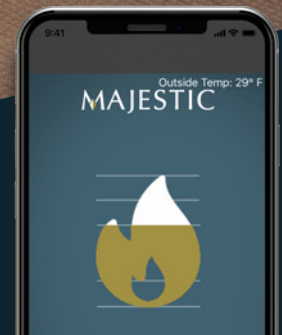

The exclusive Echelon II series gas fireplace creates a place to relax and enjoy life. Active flames and interior options give this contemporary fireplace a unique look. Get lost in its fire and the brilliance of glass illuminated by lights.

- Showcase the interior with glass illuminated by LED lights
- Customize the interior with Reflective Black Glass panels, driftwood logs, natural stones and glass firebed options
- IntelliFire® touchscreen remote comes standard; add the IntelliFire app or wireless wall switch for the solution that fits your life
- Optional heat distribution systems direct warmth to more areas of the home
- Single-sided available in 36", 48", 60" or 72" models
- See-through available in 36" or 48" models

Available
IntelliFire® app and
voice control