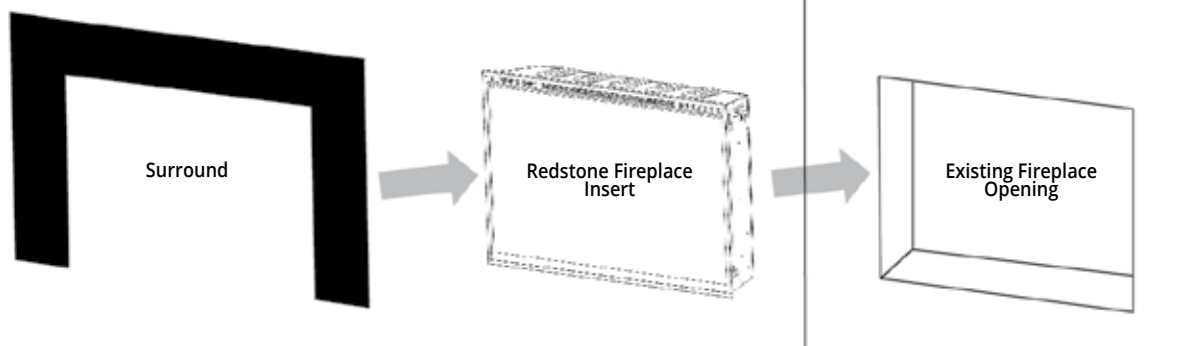

MODERNFLAMES.COM

3515 E. Atlanta Ave. Phoenix, AZ 85040
(602) 268-9353 • (877) 246-9353

INNOVATING THE INDUSTRY STANDARDS OF TOMORROW